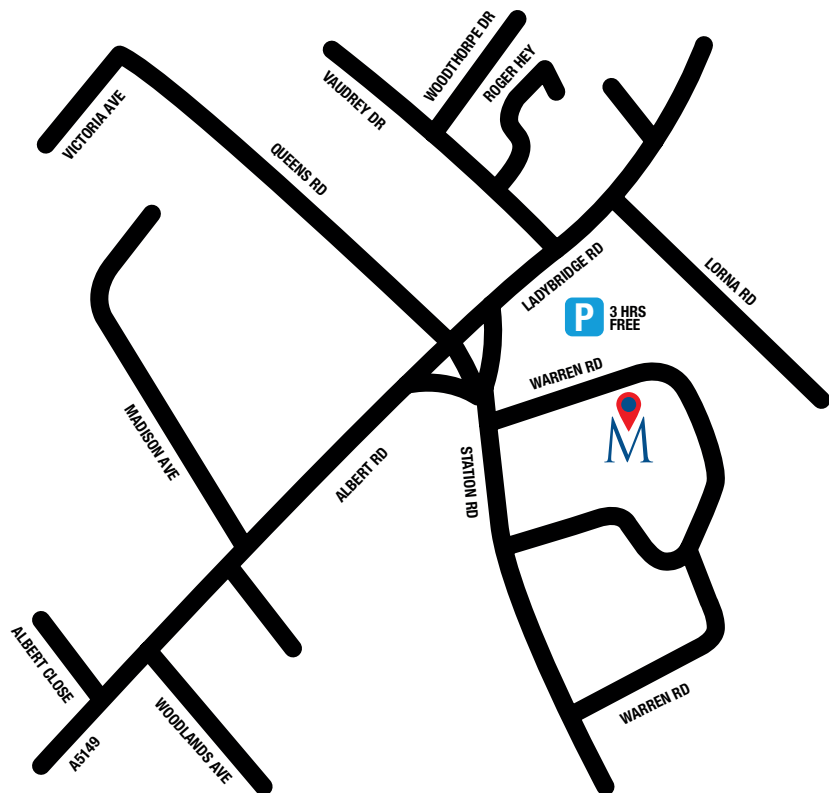

MONKHOUSE SCHOOLWEAR

7-8 The Precinct
Cheadle Hulme
Cheshire
SK8 5BE

 **0161 488 3411**

OPENING HOURS

Monday to Friday
9:00am - 5:30pm
Saturday
9:00am - 5:00pm
Closed Sunday

Extended Opening Hours
in August
Please see website for details